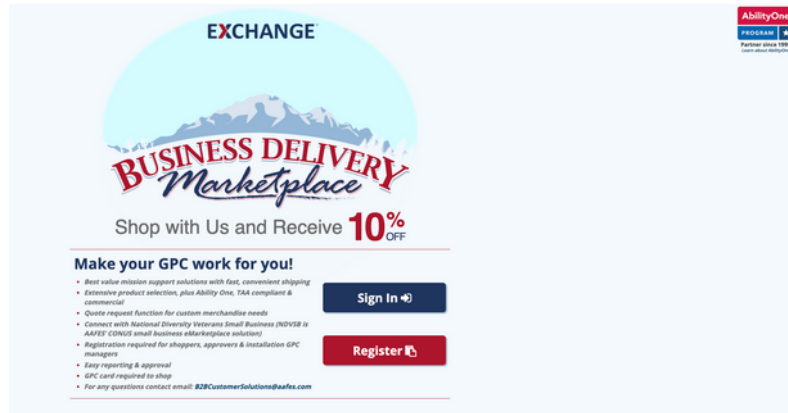

INSTRUCTIONS

1. Navigate over to the AAFES Exchange HQ eCommerce site. [Business Delivery Sign In and Registration | Business Delivery Marketplace \(shopmyexchange.com\)](https://shopmyexchange.com)

2. Once signed in, click the "Shop from Small Business Suppliers" button in the top right hand corner of the screen.